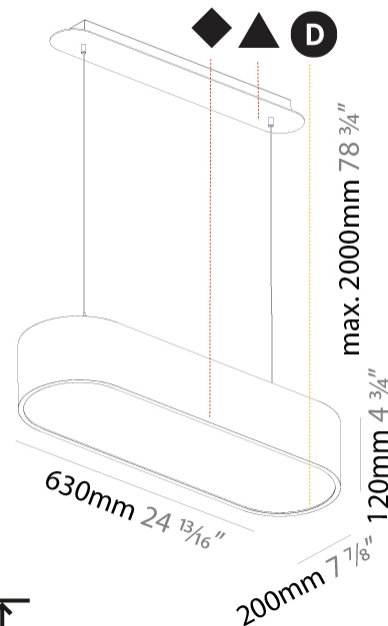

GENERAL

Series: Smoothy
Subseries: Smoothline
Brand: Prolicht
Division: Architectural
Mounting Type: Suspension
Mounting Location: Ceiling
Subcategory: Ambient

PHYSICAL

Shape: Oval
Length (mm): 630
Length (in): 24 ¹³/₁₆"
Width (mm): 200
Width (in): 7 ⁷/₈"
Height (mm): 120
Height (in): 4 ³/₄"
Max. Overall Height (mm): 2120
Max. Overall Height (in): 82 ¹/₂"
Light Distribution: Direct
Weight (kg): 5.043
Weight (lbs): 11.40
Diffuser: PMMA - Opal or Micro-Prism
Fixture Finish: SSR / BKV / CWI / CRY / HAB / UFT / ITA / RUA / FTG / MYG / LOD / PUS / FRO / FUP / KIA / POP / BLS / SPG / MEY / GOH / GUM / CHC / COM / ABZ / JAG / OBR / MOS / ROR
Fixture Material: Extruded Aluminum / Steel
Cable Details: 2000mm / 78 3/4"

ELECTRICAL

Lamp Type: LED (Zhaga Standard)
Input Wattage (W): 21
Total Output Wattage (W): 18
Dimming: Tri-Mode (Non-Dimming and Phase Dimming (120Vac only) and 0-10V Dimming)
Driver Included: Yes
Driver Location: Integrated
Driver Type: Constant Current - Universal
Driver Class: Class 2
Input Voltage (V): 120 - 277
Constant Current (MA): 500

LED

Number of LEDs: 6 x 3W
Color Temperature (°K): 3000 / 3500 / 4000
Max. Delivered Lumen (lm): 1530 / 1646 / 1680
Lamp Life (hrs): 50000

OPTICAL

RATINGS AND CERTIFICATIONS

Certified By: Certified for North American Standards
IP rating: IP20