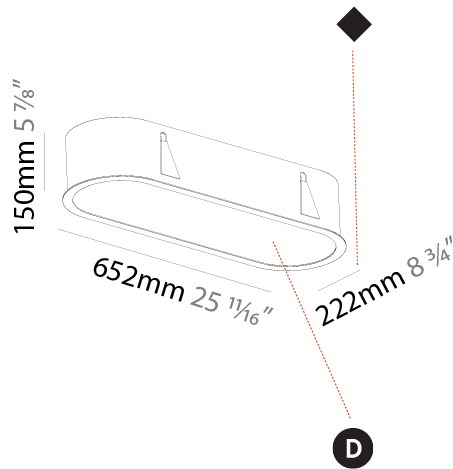

GENERAL

Series: Smoothy
Subseries: Smoothline
Brand: Prolicht
Division: Architectural
Mounting Type: Recessed
Mounting Location: Ceiling
Subcategory: Ambient

PHYSICAL

Shape: Oval
Length (mm): 652
Length (in): 25 11/16
Width (mm): 222
Width (in): 8 3/4
Depth (mm): 150
Depth (in): 5 7/8
Ceiling Thickness (mm): 10 / 12.5 / 15 / 25
Ceiling Thickness (in): 3/8 or 1/2 or 9/16 or 1
Min. Recessing Depth (mm): 160
Min. Recessing Depth (in): 6 5/16
Light Distribution: Direct
Weight (kg): 4.033
Weight (lbs): 8.87
Diffuser: PMMA - Opal or Micro-Prism
Fixture Finish: SSR / BKV / CWI / CRY / HAB / UFT / ITA / RUA / FTG / MYG / LOD / PUS / FRO / FUP / KIA / POP / BLS / SPG / MEY / GOH / GUM / CHC / COM / ABZ / JAG / OBR / MOS / ROR
Fixture Material: Extruded Aluminum / Steel
Cut-out Measurements: 635mm / 25" x 205mm / 8 1/16"

ELECTRICAL

Lamp Type: LED (Zhaga Standard)
Input Wattage (W): 21
Total Output Wattage (W): 18
Dimming: Tri-Mode (Non-Dimming and Phase Dimming (120Vac only) and 0-10V Dimming)
Driver Included: Yes
Driver Location: Integrated
Driver Type: Constant Current - Universal
Driver Class: Class 2
Input Voltage (V): 120 - 277
Constant Current (MA): 500

LED

Color Temperature (°K): 3000 / 3500 / 4000
Max. Delivered Lumen (lm): 1430 / 1539 / 1570
CRI: >80 CRI
Lamp Life (hrs): 50000

OPTICAL

RATINGS AND CERTIFICATIONS

Certified By: Certified for North American Standards
IP rating: IP20

PROJECT
TYPE
SPECIFIER
QUANTITY
DATE

635mm x 205mm
25" x 8 1/16"

10 - 25mm
3/8" - 1"

160mm
6 5/16"