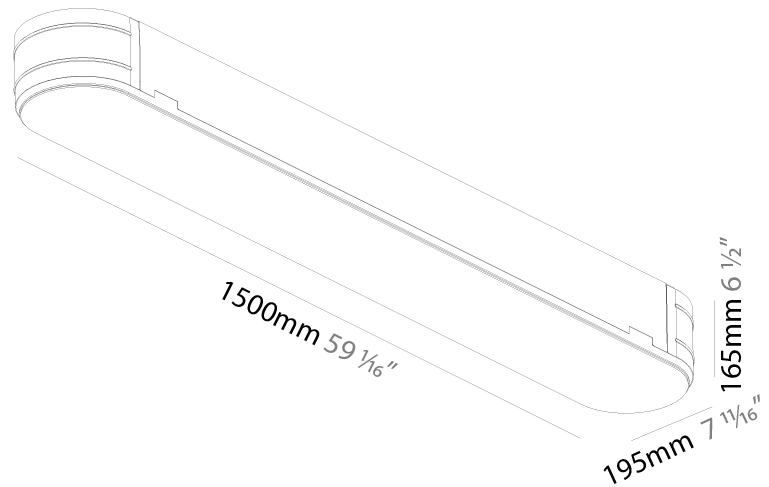

GENERAL

Series: Smoothy
Subseries: Smoothline
Brand: Prolicht
Division: Architectural
Mounting Type: Trimless
Mounting Location: Ceiling
Subcategory: Ambient

PHYSICAL

Shape: Oval
Length (mm): 1500
Length (in): 59 1/16
Width (mm): 195
Width (in): 7 11/16
Depth (mm): 165
Depth (in): 6 1/2
Ceiling Thickness (mm): 10 / 12.5 / 15 / 25 / 30
Ceiling Thickness (in): 3/8 or 1/2 or 9/16 or 1 or 1 3/16
Min. Recessing Depth (mm): 180
Min. Recessing Depth (in): 7 1/16
Light Distribution: Direct
Weight (kg): 9.4
Weight (lbs): 20.68
Diffuser: PMMA - Opal
Fixture Material: Extruded Aluminum / Steel
Cut-out Measurements: 1535mm / 60 7/16" x 230mm / 9 1/16"
Upon Request: Unique Sizes Unique Ceiling Thickness Unique Mounting Depth Spot Inserts

ELECTRICAL

Lamp Type: LED (Zhaga Standard)
Input Wattage (W): 52.5
Total Output Wattage (W): 45
Dimming: Tri-Mode (Non-Dimming and Phase Dimming (120Vac only) and 0-10V Dimming)
Driver Included: Yes
Driver Location: Integrated
Driver Type: Constant Current - Universal
Driver Class: Class 2
Input Voltage (V): 120 - 277
Constant Current (MA): 500

LED

Color Temperature (°K): 3000 / 3500 / 4000
Max. Delivered Lumen (lm): 3890 / 4194 / 4280
CRI: >80 CRI
Lamp Life (hrs): 50000
Upon Request: RGB-W Tunable White Special Color Temperature CRI90

OPTICAL

RATINGS AND CERTIFICATIONS

Certified By: Certified for North American Standards
IP rating: IP20

PROJECT
TYPE
SPECIFIER
QUANTITY
DATE

1535mm x 230mm
60 7/16" x 9 1/16"

10 | 12 1/2 | 15 | 25 | 30mm
3/8" | 1/2" | 9/16" | 1" | 3/16"