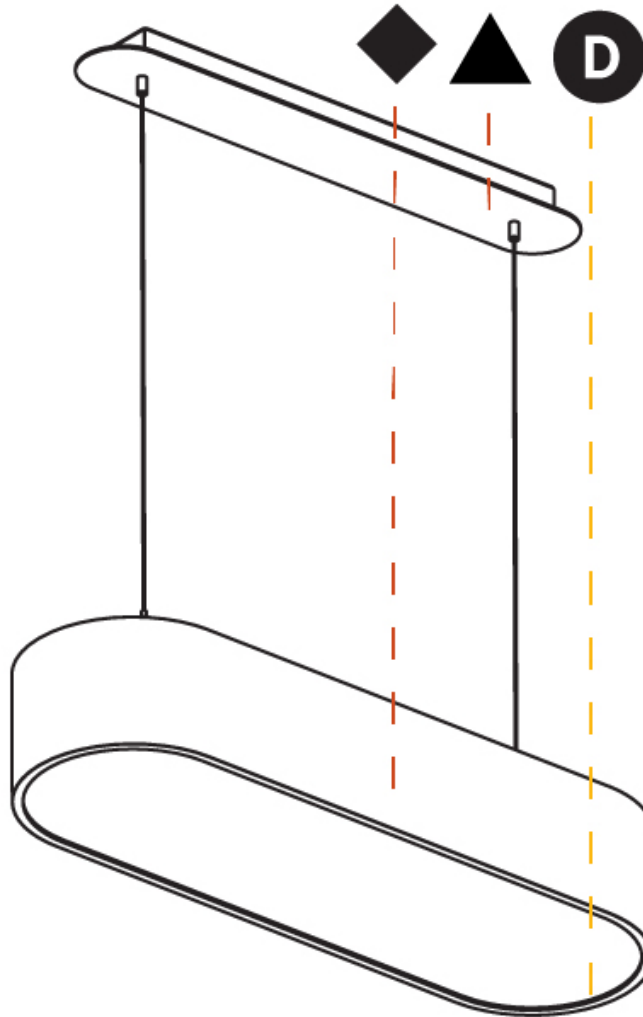

SMOOTHLINE SUSPENSION

A30269-

PROJECT _____

TYPE _____

SPECIFIER _____

QUANTITY _____

DATE _____

A