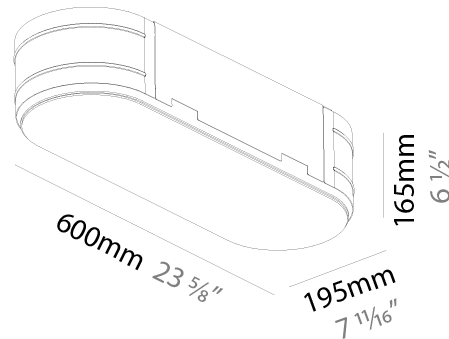

GENERAL

Series: Smoothy
Subseries: Smoothline
Brand: Prolicht
Division: Architectural
Mounting Type: Trimless
Mounting Location: Ceiling
Subcategory: Ambient

PHYSICAL

Shape: Oval
Length (mm): 600
Length (in): 23 5/8
Width (mm): 195
Width (in): 7 11/16
Depth (mm): 165
Depth (in): 6 1/2
Ceiling Thickness (mm): 10 / 12.5 / 15 / 25 / 30
Ceiling Thickness (in): 3/8 or 1/2 or 9/16 or 1 or 1 3/16
Min. Recessing Depth (mm): 180
Min. Recessing Depth (in): 7 1/16
Light Distribution: Direct
Weight (kg): 3.8
Weight (lbs): 7.6
Diffuser: PMMA - Opal
Fixture Material: Extruded Aluminum / Steel
Cut-out Measurements: 635mm / 25" x 230mm / 9 1/16"
Upon Request: Unique Sizes Unique Ceiling Thickness Unique Mounting Depth Spot Inserts

ELECTRICAL

Lamp Type: LED (Zhaga Standard)
Input Wattage (W): 20.5
Total Output Wattage (W): 18
Dimming: [Tri-Mode (Non-Dimming and Phase Dimming (120Vac only) and 0-10V Dimming)](#)
Driver Included: Yes
Driver Location: Integrated
Driver Type: Constant Current - Universal
Driver Class: Class 2
Input Voltage (V): 120 - 277
Constant Current (MA): 500

LED

[Color Temperature (°K): 3000 / 3500 / 4000](#)
Max. Delivered Lumen (lm): 1560 / 1635 / 1710
CRI: >80 CRI
Lamp Life (hrs): 50000
Upon Request: RGB-W Tunable White Special Color Temperature CRI90

OPTICAL

RATINGS AND CERTIFICATIONS

Certified By: Certified for North American Standards
IP rating: IP20

PROJECT
TYPE
SPECIFIER
QUANTITY
DATE

635mm x 230mm
25" x 9 1/16"

10 | 12 1/2 | 15 | 25 | 30mm
3/8" | 1/2" | 9/16" | 1" | 3/16"