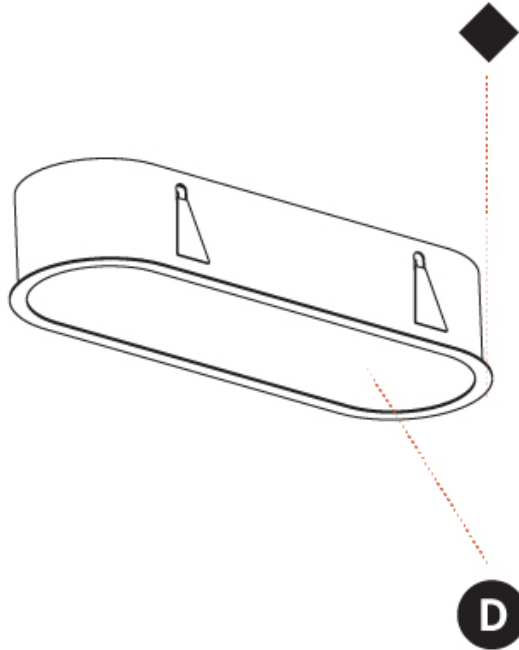

SMOOTHLINE RECESSED

A37749-

PROJECT

TYPE

SPECIFIER

QUANTITY

DATE

A