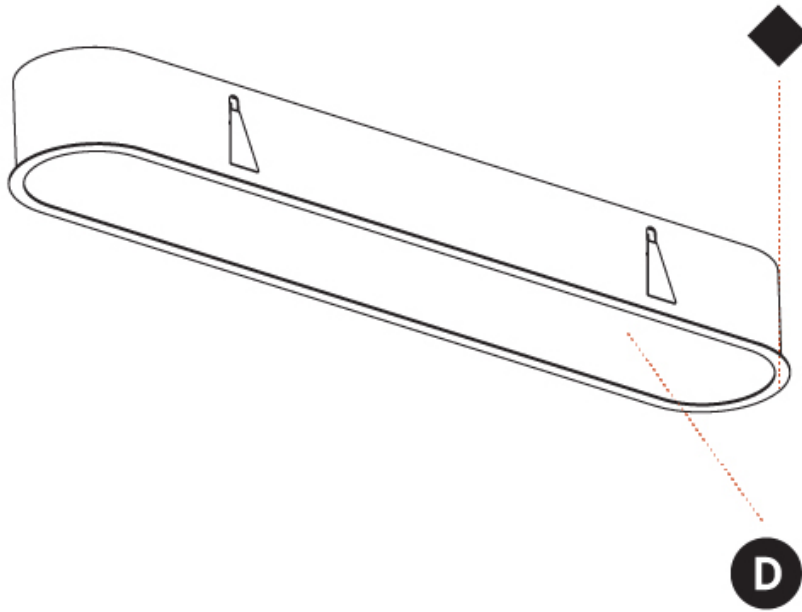

SMOOTHLINE RECESSED

A37757-

PROJECT	_____
TYPE	_____
SPECIFIER	_____
QUANTITY	_____
DATE	_____

A